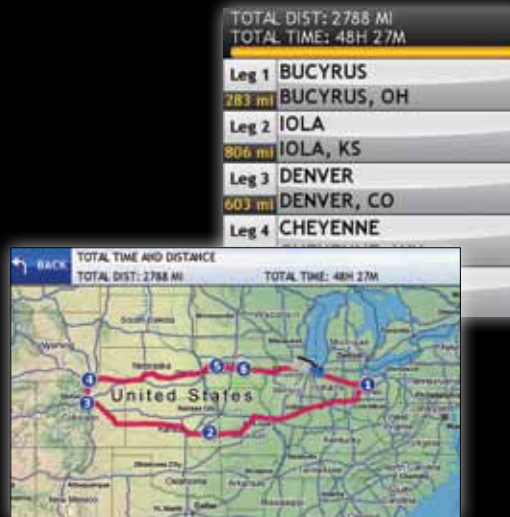

NEW! Enhanced Multi-Stop Routing

Using multi-stop route optimization, view each leg of the route by distance and segment.

Choose the right IntelliRoute® TND™ for you!

FEATURES	TND 510	TND 710
Screen size	5"	7"
Truck-specific routing	●	●
NEW! Virtual Dashboard	●	●
NEW! Traffic Predictor	●	●
NEW! Real-time traffic compatible*	●	●
NEW! Spanish & French Languages	●	●
NEW! Enhanced truck services information	●	●
NEW! Enhanced Quick Planner	●	●
NEW! Destination by latitude & longitude	●	●
NEW! Location by mile marker	●	●
Full U.S. & Canada Maps	●	●
Multi-stop route optimization	●	●
Hours of service timers and state mileage logs	●	●
Export state-by-state or province mileage for daily, monthly, or quarterly reporting	●	●
Junction view in 3-D	●	●
RoadWork™ Construction Updates	●	●
Access to updates and upgrades via TND™ Dock**	●	●
Car mode	●	●
Commercial-grade address book	●	●
Oversized Stylus	●	●
High-definition screen		●
Calendar		●
Notepad		●

* Additional accessory required

** Updates and upgrades via TND™ Dock require a Windows PC and internet connection.